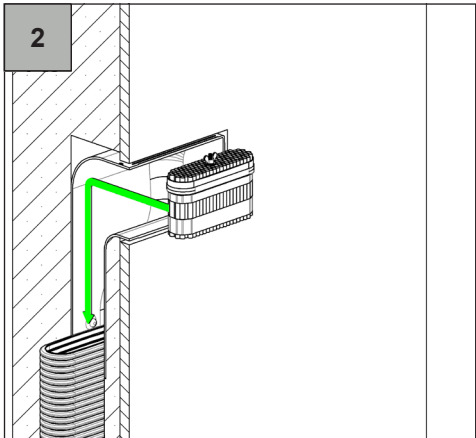

Zehnder ComfoFresh

RES-CT-CS-FL51

zehnder

always
around you

i

m^3/h

+ -

-20% -30% -45% -60% -75%

	ART.-NR.	990 320 015
	TYP	flat 51
		LxB
	-20%	-
	-30%	Ø 30mm
	-45%	34x55mm
	-60%	34x75mm
	-75%	34x90mm

Zehnder ComfoFresh

RES-CT-CS-DN75

RES-CT-CS-DN90

zehnder

always
around you

i m^3/h

+ -

-20% -30% -45% -60% -75%

	ART.-NR. 990 320 026	990 320 027
	DN75	DN90
	D	D
	-	-
	30mm	39mm
	39mm	50mm
	46mm	57mm
	50mm	63mm