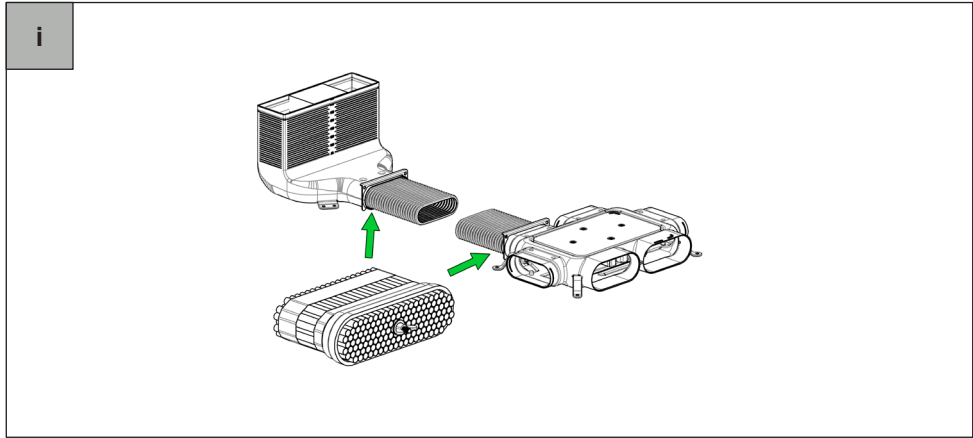

Zehnder ComfoFresh

RES-CT-CS-FL51

zehnder

always
around you

i

m^3/h

+ -

-20% -30% -45% -60% -75%

	ART.-NR.	990 320 015
	TYP	flat 51
		LxB
	-20%	-
	-30%	Ø 30mm
	-45%	34x55mm
	-60%	34x75mm
	-75%	34x90mm

Zehnder ComfoFresh

RES-CT-CS-DN75

RES-CT-CS-DN90

zehnder

always
around you

i m^3/h

+ -

-20% -30% -45% -60% -75%

	ART.-NR. 990 320 026	990 320 027
	DN75	DN90
	D	D
	-	-
	30mm	39mm
	39mm	50mm
	46mm	57mm
	50mm	63mm