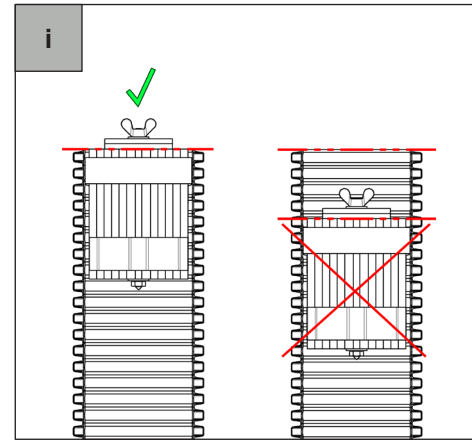

	ART.-NR.	990 320 015
	TYP	flat 51
		LxB
	-20%	-
	-30%	Ø 30mm
	-45%	34x55mm
	-60%	34x75mm
	-75%	34x90mm

Zehnder ComfoFresh

RES-CT-CS-DN75

RES-CT-CS-DN90

zehnder

always
around you

i m^3/h

+ -

-20% -30% -45% -60% -75%

	ART.-NR. 990 320 026	990 320 027
	DN75	DN90
	D	D
	-	-
	30mm	39mm
	39mm	50mm
	46mm	57mm
	50mm	63mm