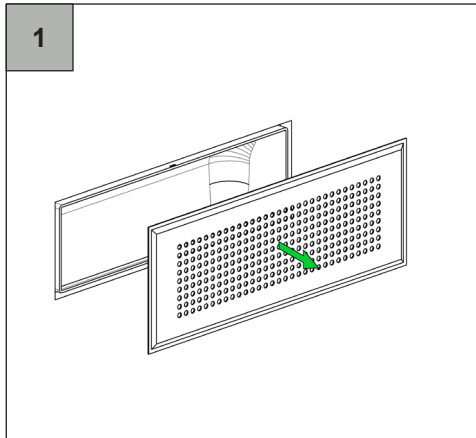

Zehnder ComfoFresh

RES-CT-CS-FL51

zehnder

always
around you

i

m^3/h

+ -

-20% -30% -45% -60% -75%

	ART.-NR.	990 320 015
	TYP	flat 51
		LxB
	-20%	-
	-30%	Ø 30mm
	-45%	34x55mm
	-60%	34x75mm
	-75%	34x90mm

Zehnder ComfoFresh

RES-CT-CS-DN75

RES-CT-CS-DN90

zehnder

always
around you

i m^3/h

+ -

-20% -30% -45% -60% -75%

	ART.-NR. 990 320 026	990 320 027
	DN75	DN90
	D	D
	-	-
	30mm	39mm
	39mm	50mm
	46mm	57mm
	50mm	63mm