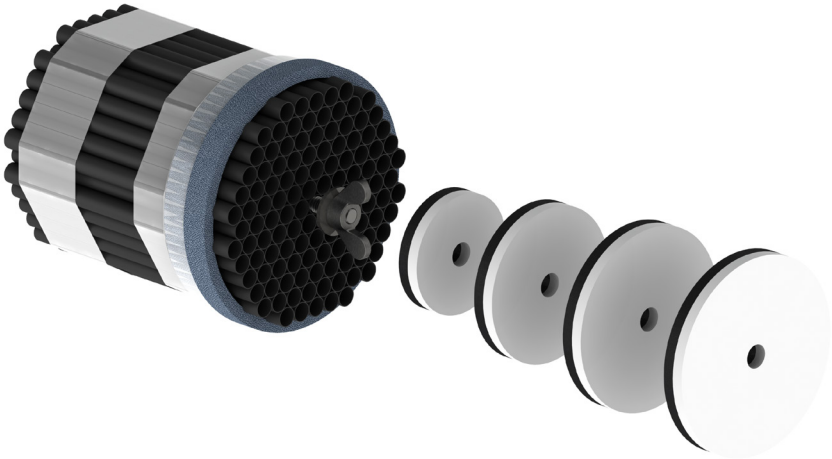

Zehnder ComfoFresh

RES-CT-CS-FL51

zehnder

always
around you

i

m^3/h

+ -

-20% -30% -45% -60% -75%

	ART.-NR.	990 320 015
	TYP	flat 51
		LxB
	-20%	-
	-30%	Ø 30mm
	-45%	34x55mm
	-60%	34x75mm
	-75%	34x90mm

Zehnder ComfoFresh

RES-CT-CS-DN75

RES-CT-CS-DN90

zehnder

always
around you

i m^3/h

+ -

-20% -30% -45% -60% -75%

	ART.-NR. 990 320 026	990 320 027
	DN75	DN90
	D	D
	-	-
	30mm	39mm
	39mm	50mm
	46mm	57mm
	50mm	63mm