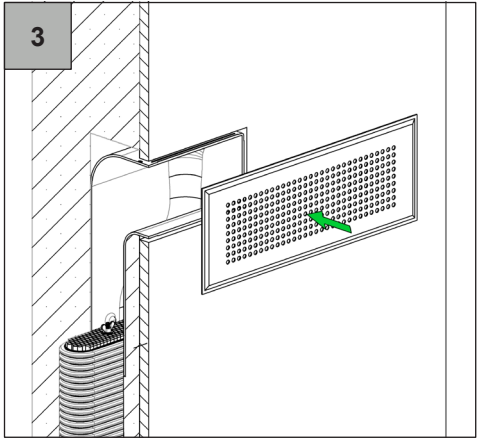

Zehnder ComfoFresh

RES-CT-CS-FL51

zehnder

always
around you

i

m^3/h

+ -

-20% -30% -45% -60% -75%

	ART.-NR.	990 320 015
	TYP	flat 51
		LxB
	-20%	-
	-30%	Ø 30mm
	-45%	34x55mm
	-60%	34x75mm
	-75%	34x90mm

Zehnder ComfoFresh

RES-CT-CS-DN75

RES-CT-CS-DN90

zehnder

always
around you

i m^3/h

+ -