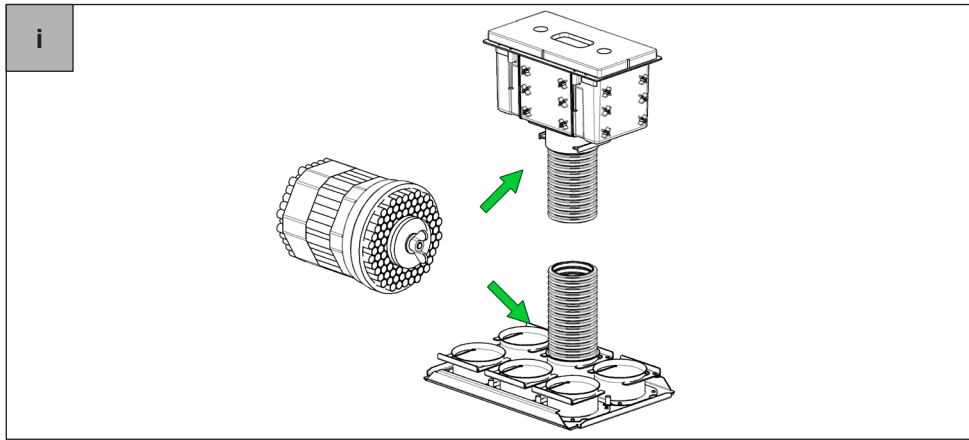

	ART.-NR.	990 320 015
	TYP	flat 51
		LxB
	-20%	-
	-30%	Ø 30mm
	-45%	34x55mm
	-60%	34x75mm
	-75%	34x90mm

Zehnder ComfoFresh

RES-CT-CS-DN75

RES-CT-CS-DN90

zehnder

always
around you

i m^3/h

+ -

-20% -30% -45% -60% -75%

	ART.-NR. 990 320 026	990 320 027
	DN75	DN90
	D	D
	-	-
	30mm	39mm
	39mm	50mm
	46mm	57mm
	50mm	63mm