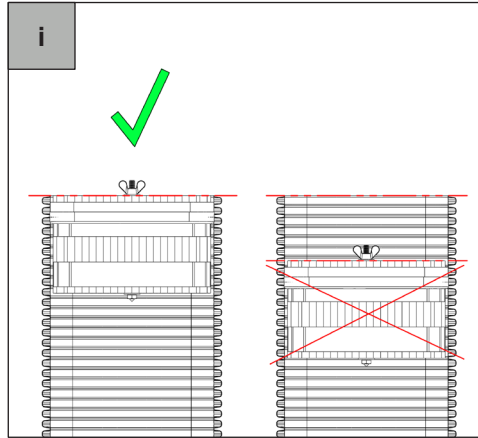

i

m^3/h

+ -

-20% -30% -45% -60% -75%

	ART.-NR.	990 320 015
	TYP	flat 51
		LxB
	-20%	-
	-30%	Ø 30mm
	-45%	34x55mm
	-60%	34x75mm
	-75%	34x90mm