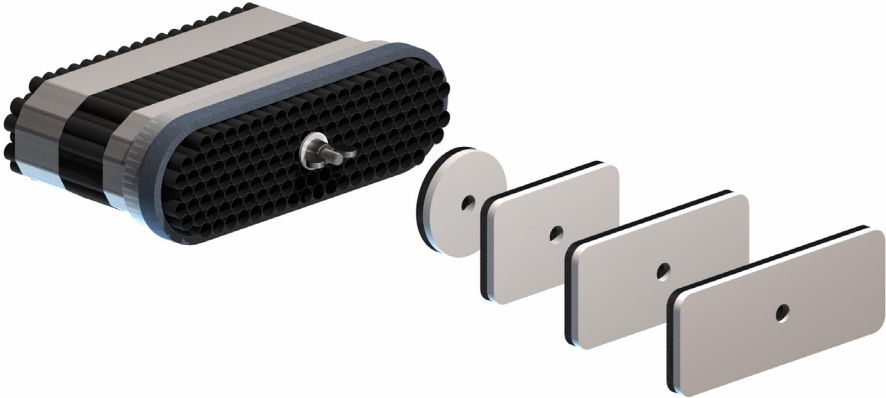

Zehnder ComfoFresh

RES-CT-CS-FL51

zehnder

always
around you

i

m^3/h

+ -

-20% -30% -45% -60% -75%

	ART.-NR.	990 320 015
	TYP	flat 51
		LxB
	-20%	-
	-30%	Ø 30mm
	-45%	34x55mm
	-60%	34x75mm
	-75%	34x90mm

Zehnder ComfoFresh

RES-CT-CS-DN75

RES-CT-CS-DN90

zehnder

always
around you

i m^3/h

+ -