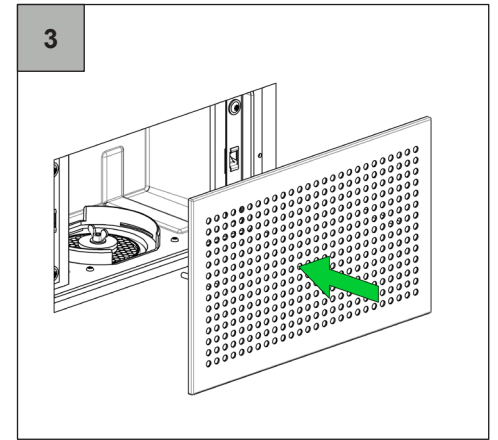

	ART.-NR.	990 320 015
	TYP	flat 51
		LxB
	-20%	-
	-30%	Ø 30mm
	-45%	34x55mm
	-60%	34x75mm
	-75%	34x90mm

Zehnder ComfoFresh

RES-CT-CS-DN75

RES-CT-CS-DN90

zehnder

always
around you

i m^3/h

+ -