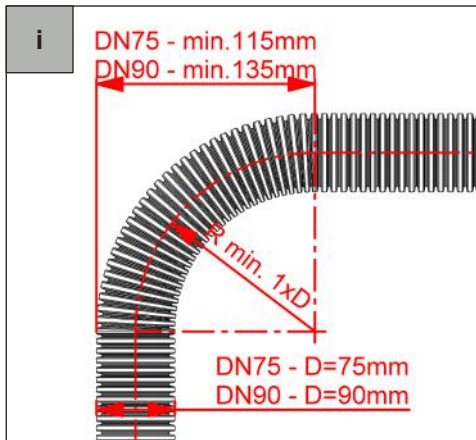

Zehnder ComfoFresh

TUB-CT-DN75

TUB-CT-DN90

**zehnder**

always  
around you

Zehnder ComfoFresh

TRA-CT-FL51/2DN75

**zehnder**

TRA-FL51/DN90x90

**zehnder**

always  
around you